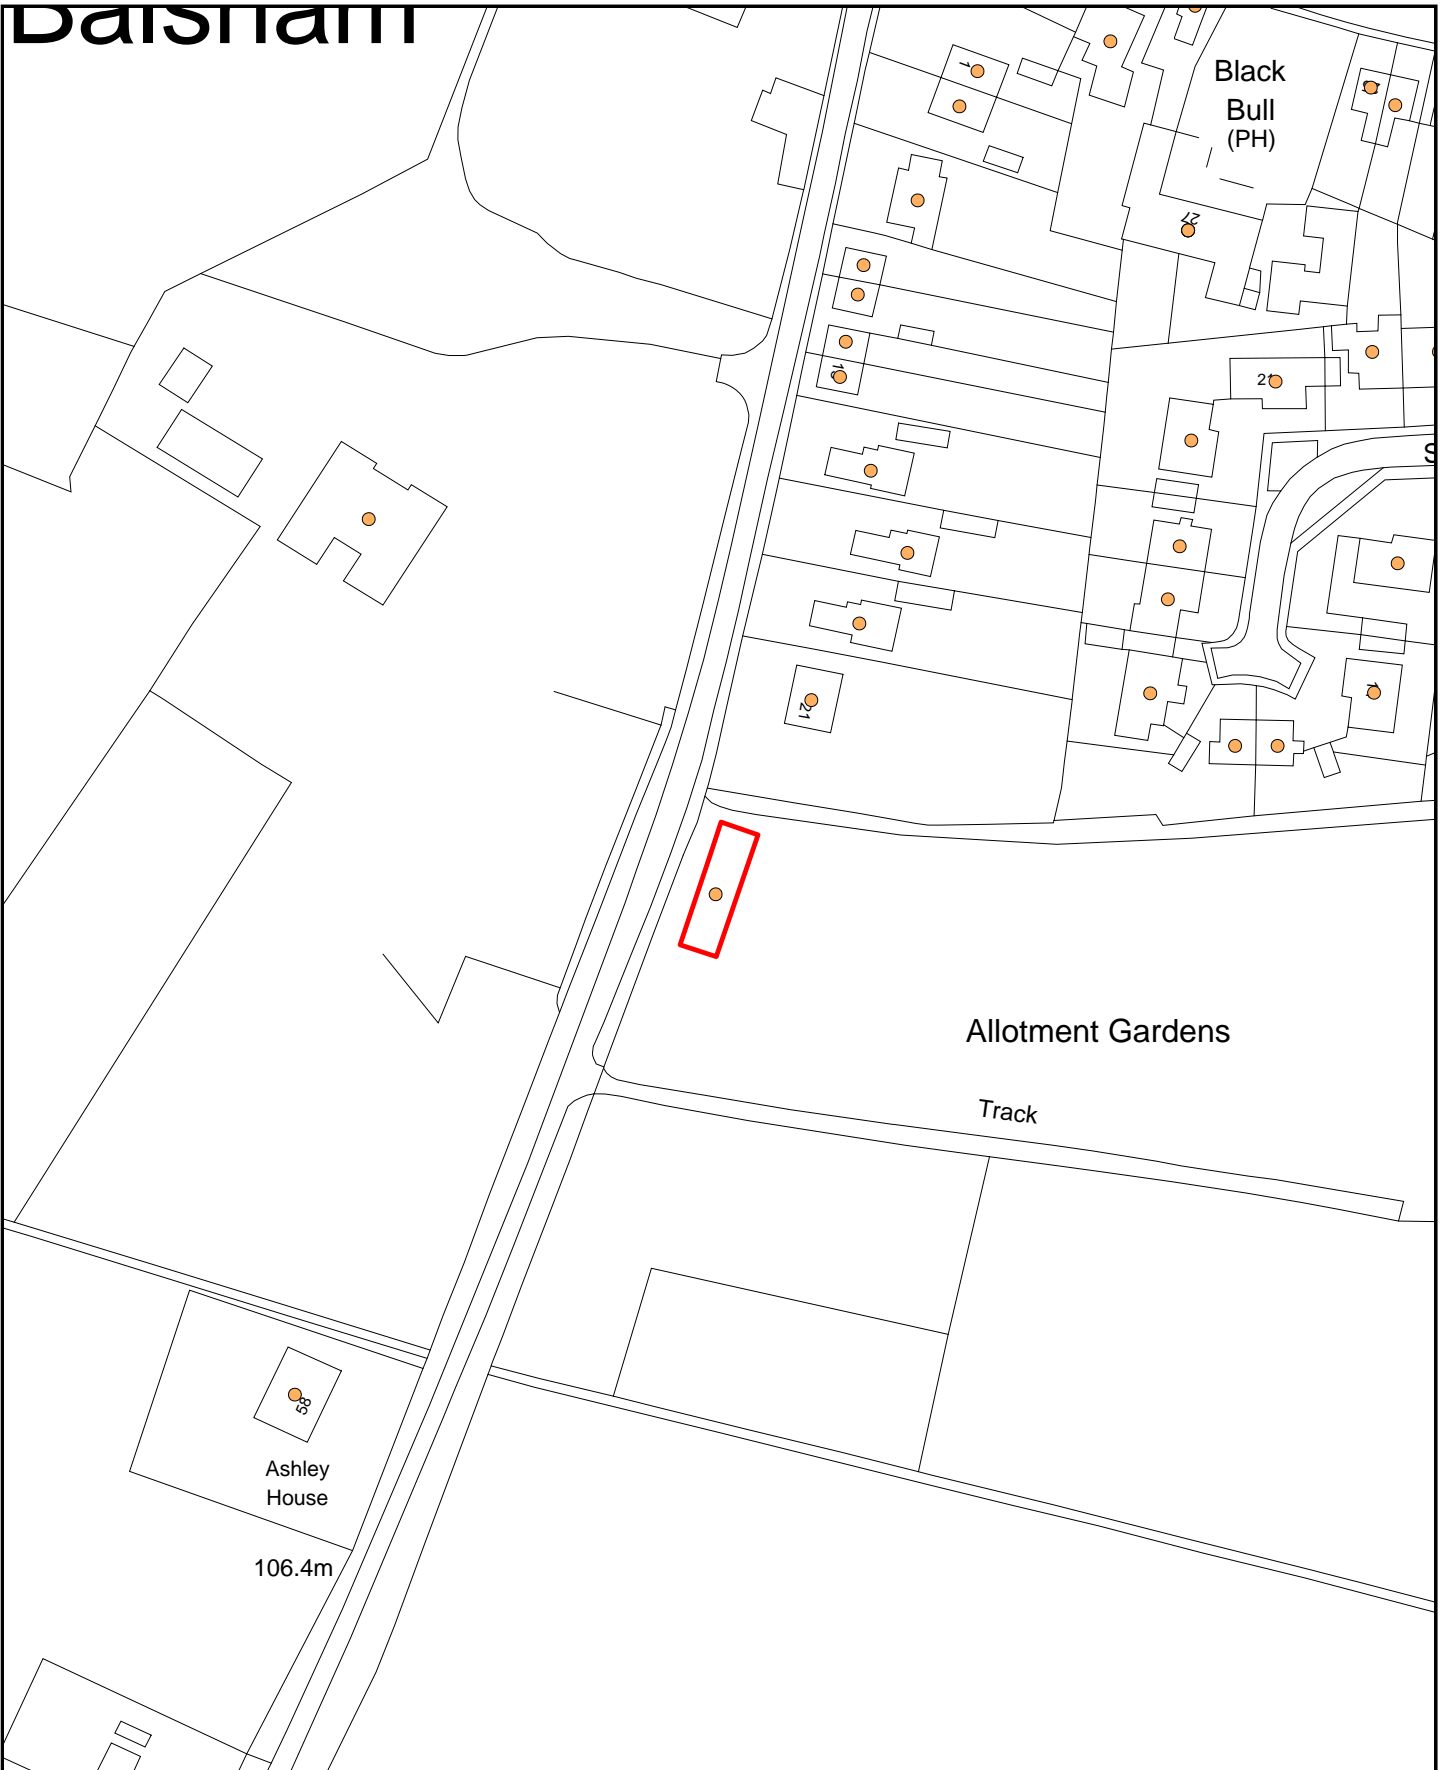

Daistham

**South
Cambridgeshire
District Council**

Planning Dept - South Cambridgeshire DC

FOR INTERNAL USE ONLY

Scale - 1:1250
Time of plot: 10:37

Date of plot: 25/10/2013

© Crown copyright.